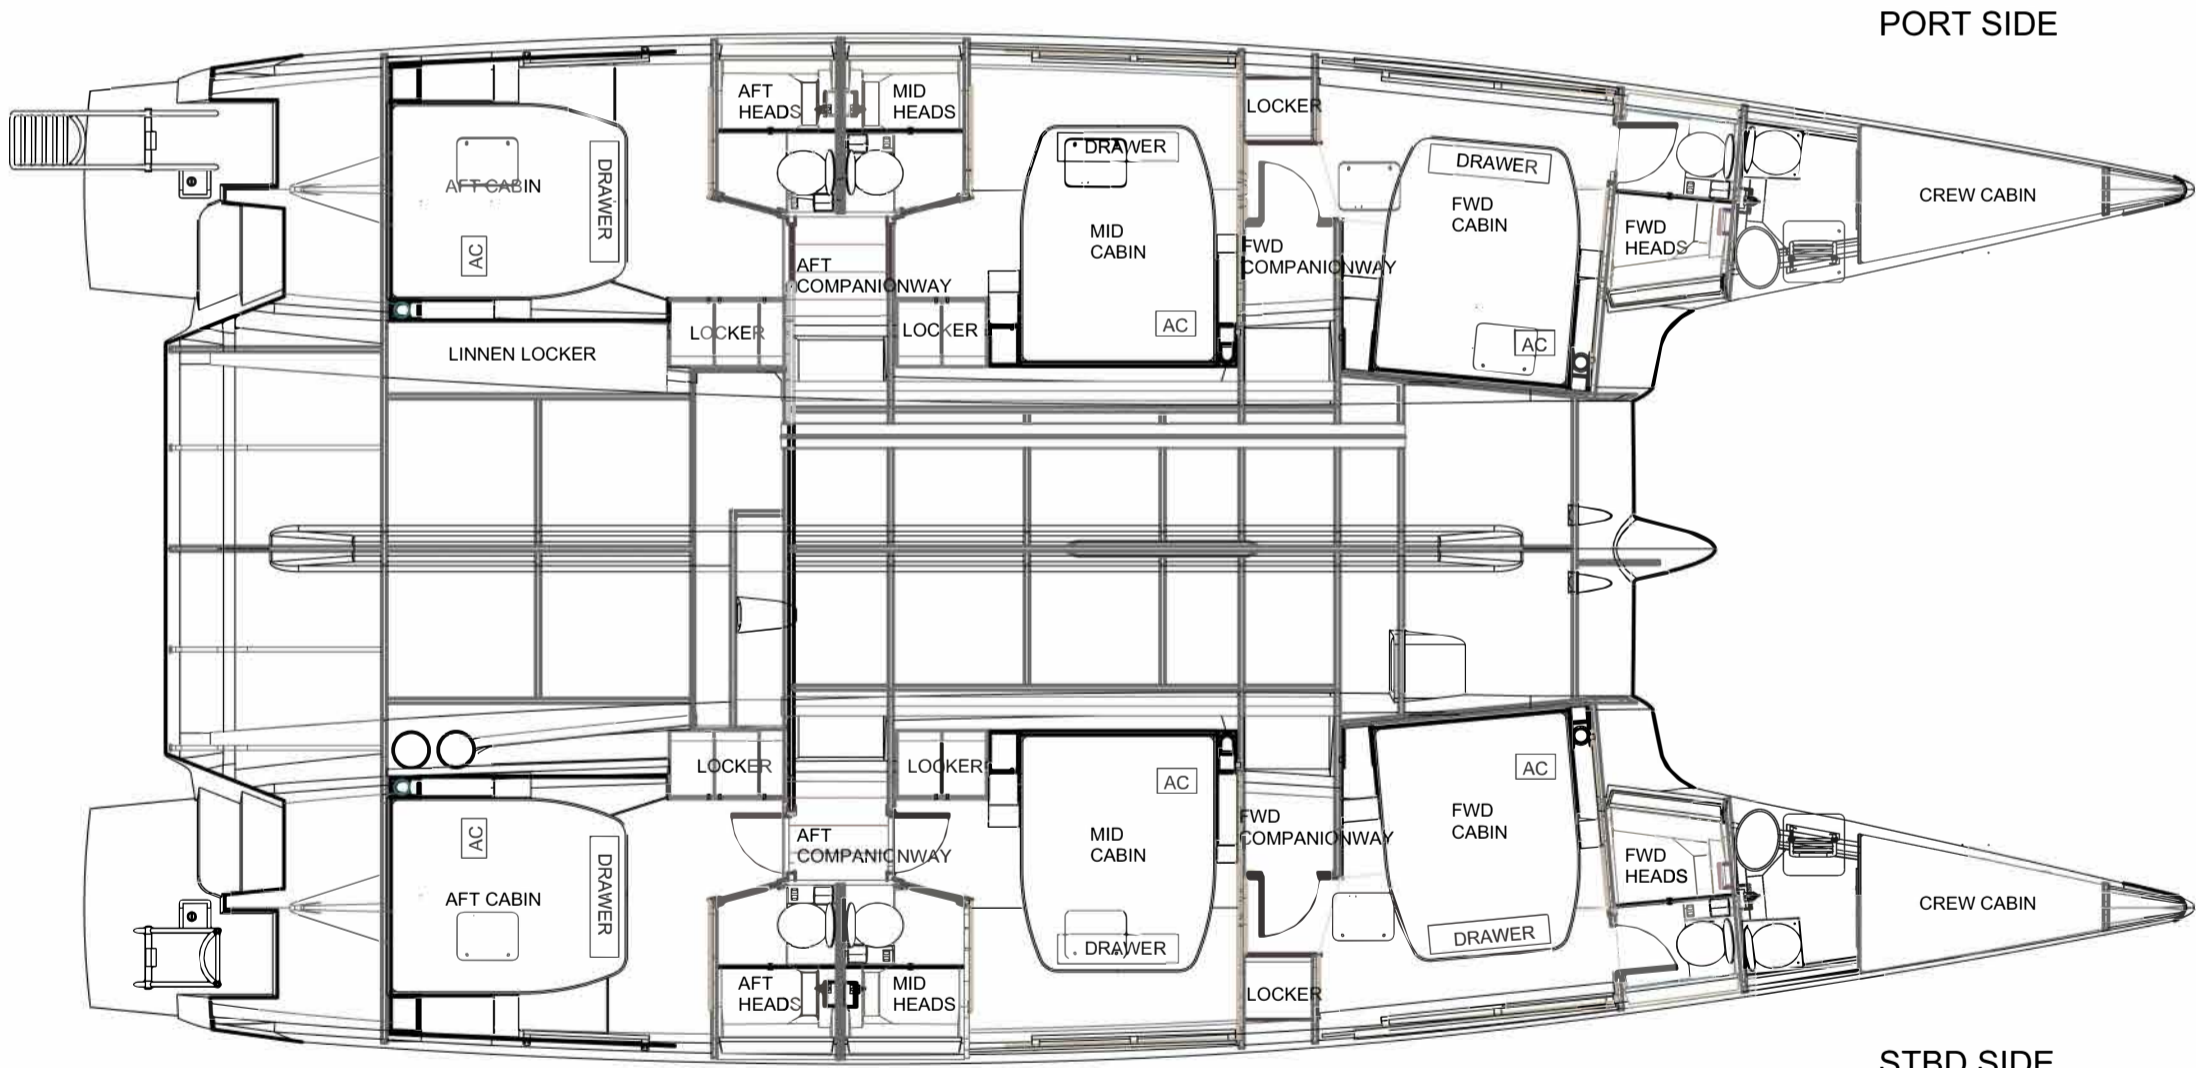

SALOON SECTION

PORT SIDE

STBD SIDE

CABIN SECTION

	NAME		TITLE :		
DRAWN	C.SCHWARTZ		GENERAL ARRANGEMENT		
CHECKED	K.OLDENBURG		DWG NO :	V575-000-000	SIZE :
PROPERTY OF VOYAGE YACHTS CAPE TOWN SOUTH AFRICA					A3
			DWG SCALE	1:63	REVISION: A
			SHEET #: 4 OF 4		